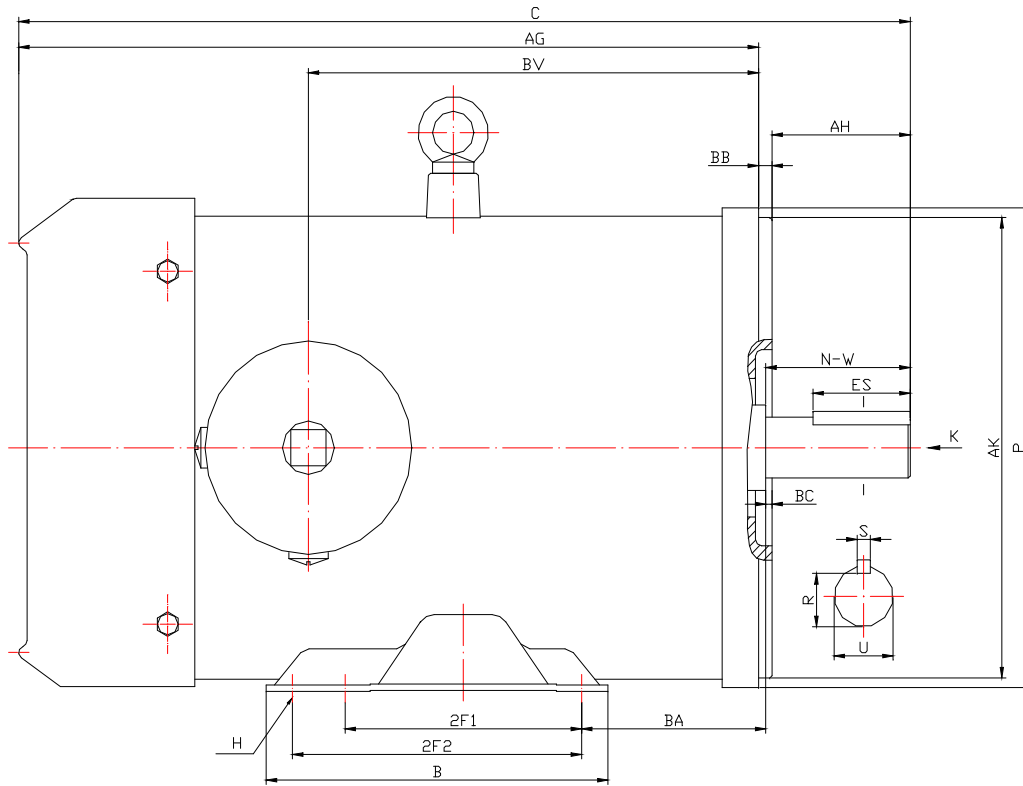

Orientation

											HP	RPM	Frame	WGT lb	MQSP / MPSP-304T
A	B	C	D	G	H		E	2E	2F1	2F2	3	1800	182TC	81,0	Stainless Steel 304, IP66
8.80"	6.50"	17.0"	4.50"	0.118"	0.71 * 0.47"		3.75"	7.50"	4.50"	5.50"					
P	AK	AJ	AH	AG	BA	BB	BC	BF		O	T				
8.85"	8.50"	7.250"	2.62"	14.13"	3.50"	0.25"	0.12"	4 * 1/2-13"		1.45"	6.50"				
U	R	S	ES	NW	AA	AB	BD	BV	DE Brg	ODE Brg					
1.125"	0.986"	0.250"	1.78"	2.75"	1/2" NPT	7.00"	3.95"	8.50"	6308	6306	Revised: Oct. 2018				