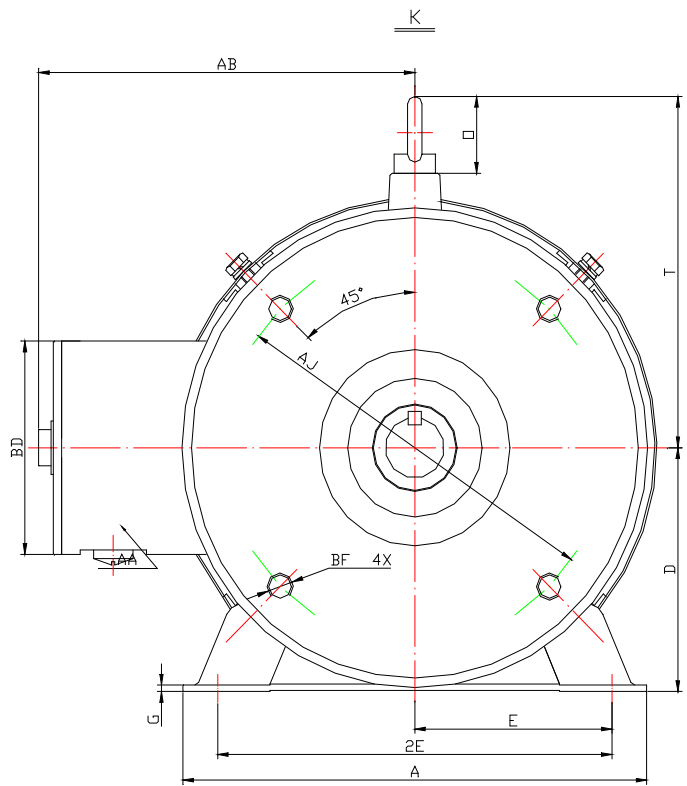

Orientation

											HP	RPM	Frame	WGT lb	MQSP / MPSP-304T
A	B	C	D	G	H		E	2E	2F1	2F2	3	1800	182TC	81,0	Stainless Steel 304, IP66
8.80"	6.50"	17.0"	4.50"	0.118"	0.71 * 0.47"		3.75"	7.50"	4.50"	5.50"					
P	AK	AJ	AH	AG	BA	BB	BC	BF		O	T				
8.85"	8.50"	7.250"	2.62"	14.13"	3.50"	0.25"	0.12"	4 * 1/2-13"		1.45"	6.50"				
U	R	S	ES	NW	AA	AB	BD	BV	DE Brg	ODE Brg					
1.125"	0.986"	0.250"	1.78"	2.75"	1/2" NPT	7.00"	3.95"	8.50"	6308	6306	Revised: Oct. 2018				